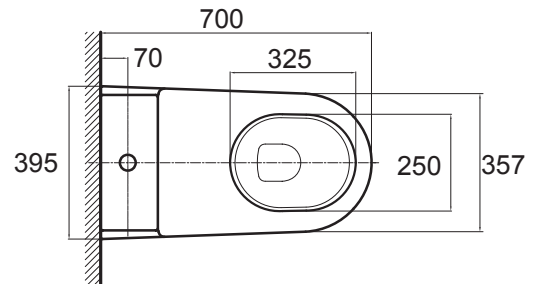

## Moments

TF-2005

WF-2078/2076/2077

1-piece, (H.O.) 3/6 Lpf, Washdown

TF -2005

- One-piece toilet
- Water consumption = 3/6 LPF
- Flushing action : Washdown

*American Standard*