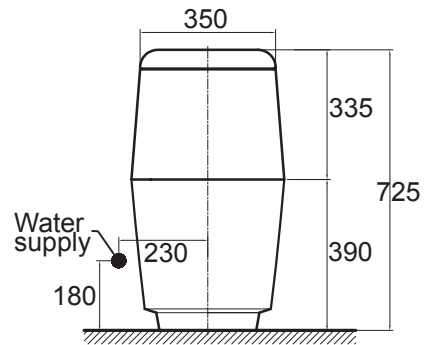

## Moments

TF-2005

WF-2078/2076/2077

1-piece, (H.O.) 3/6 Lpf, Washdown

TF -2005

- One-piece toilet
- Water consumption = 3/6 LPF
- Flushing action : Washdown

*American Standard*