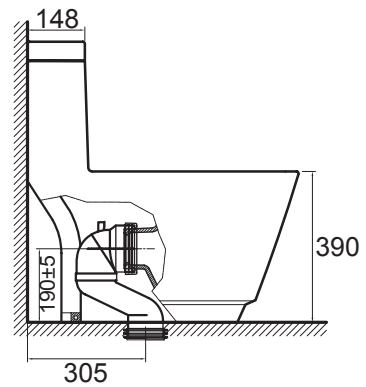

## Moments

TF-2005

WF-2078/2076/2077

1-piece, (H.O.) 3/6 Lpf, Washdown

TF -2005

- One-piece toilet
- Water consumption = 3/6 LPF
- Flushing action : Washdown

*American Standard*