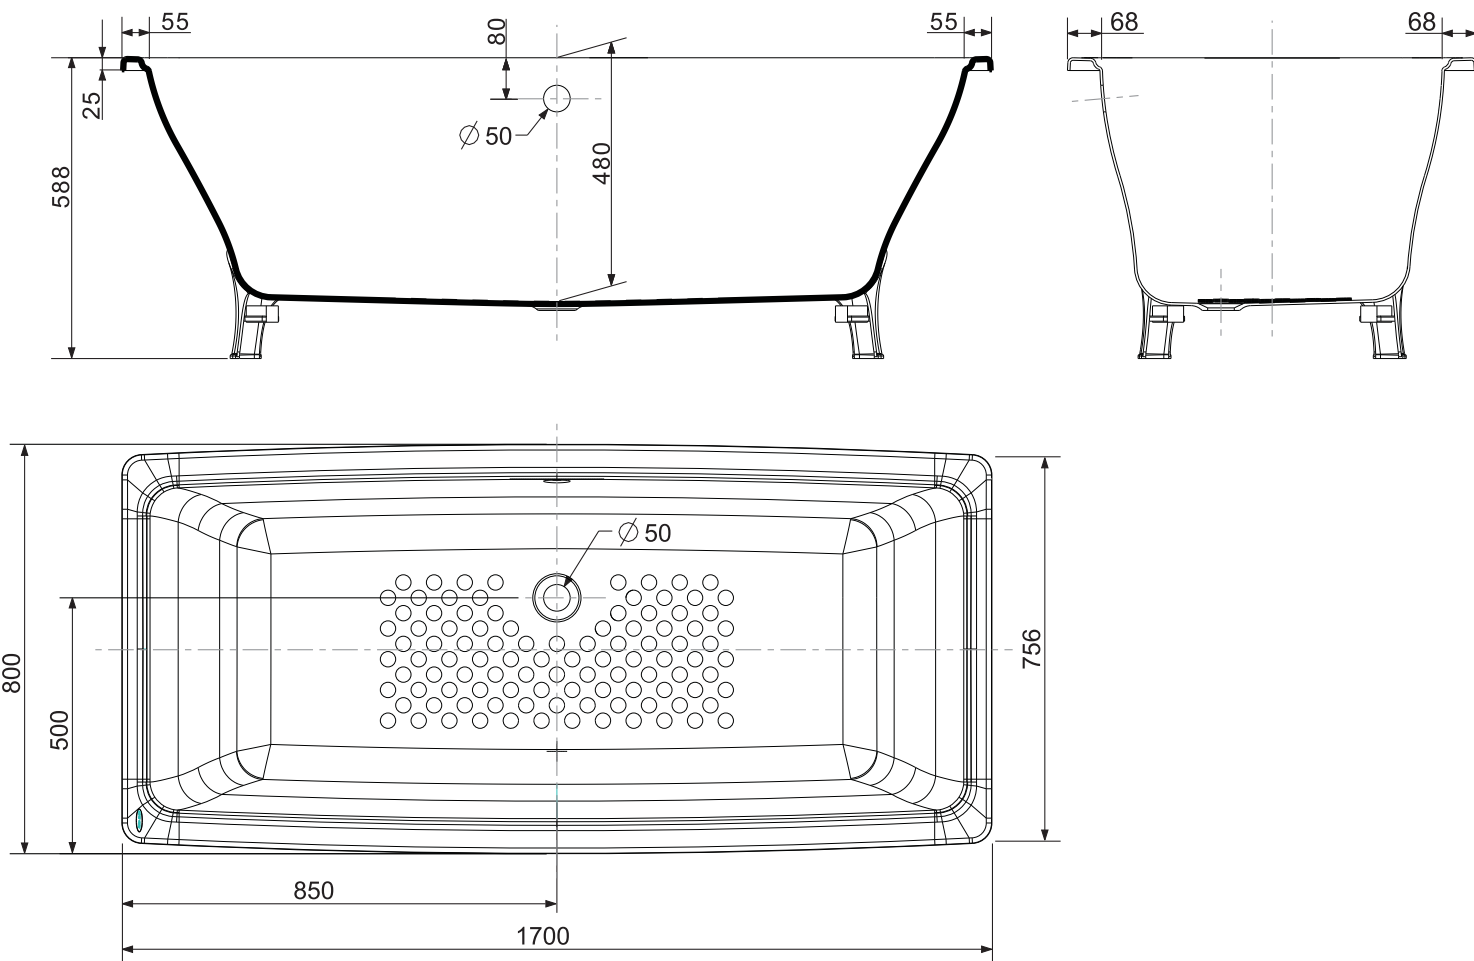

CT-2701.056.04
Nobile1.7M castiron FSD tub
新典1.7M落地铸铁浴缸

ROUGHING-IN DIMENSION 安装参考尺寸图

GENERAL SPECIFICATIONS 浴缸综合说明

INSTALLED SIDE 安装尺寸	1700 x 800 x 588 mm
WEIGHT 浴缸重量	175 kg
WEIGHT W/WATER 浴缸装水后重量	455 kg
GAL. TO OVERFLOW 浴缸容积 (至溢水口)	280 L
WATER DEPTH TO OVERFLOW 至溢水口水深	375 mm

TO BE SPECIFIED 需选择的项目

- COLOR 浴缸的颜色 - 亮白II
- BATH FAUCET 浴缸龙头
- DRAIN 下水器 - CF-9617.005 (可选配)
- ANTI-SLIP 浴缸防滑
- W / HANDLE 浴缸扶手

IMPORTANT :

Dimensions of fixtures are nominal and may vary within the range of tolerances established by ANIS Standard Z124.1/CSA Certified. These measurements are subject to change or cancellation. No responsibility is assumed for use of superseded or voided leaflet.

注意:

以上图示尺寸均指浴缸的公称尺寸, 浴缸的实际尺寸可允许在合理的公差尺寸范围内; 安装尺寸的预留长和宽都要加上正常的安装公差以便于安装。