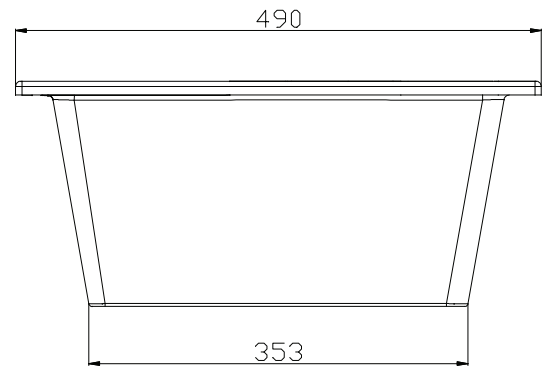

Moments

Deep Countertop lavatory
WP-F689

American Standard

1/6 Moo 1, Phaholyothin Road Km.32 Klong Luang, Pathum Thani 12120

Tel (66 2) 901 4455 Fax (66 2) 901 4488

www.americanstandard.co.th