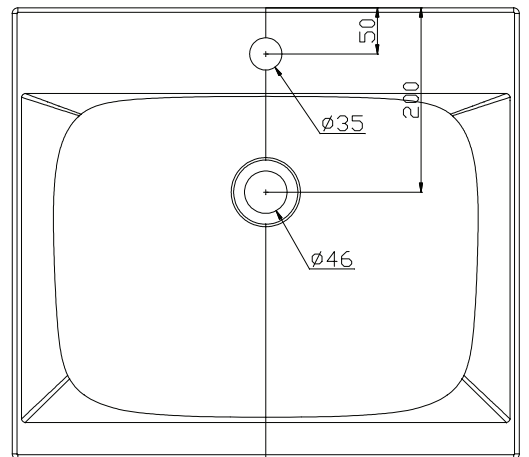

Moments

Deep Countertop lavatory
WP-F689

American Standard

1/6 Moo 1, Phaholyothin Road Km.32 Klong Luang, Pathum Thani 12120

Tel (66 2) 901 4455 Fax (66 2) 901 4488

www.americanstandard.co.th