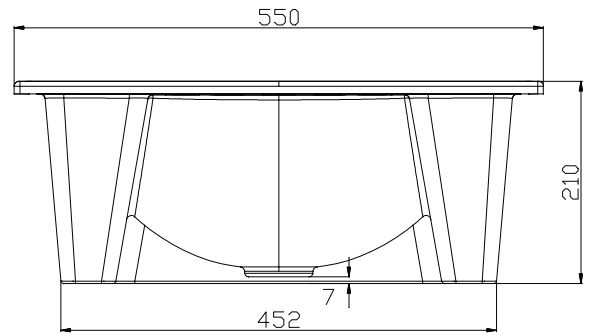

Moments

Deep Countertop lavatory
WP-F689

American Standard

1/6 Moo 1, Phaholyothin Road Km.32 Klong Luang, Pathum Thani 12120

Tel (66 2) 901 4455 Fax (66 2) 901 4488

www.americanstandard.co.th