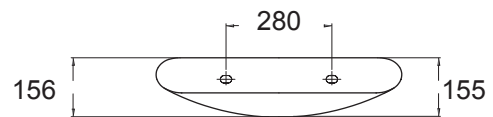

Moments

Lavatory wall-hung

WP-F688

TF-0717

American Standard

1/6 Moo 1, Phaholyothin Road Km.32 Klong Luang, Pathum Thani 12120

Tel (66 2) 901 4455 Fax (66 2) 901 4488

www.americanstandard.co.th