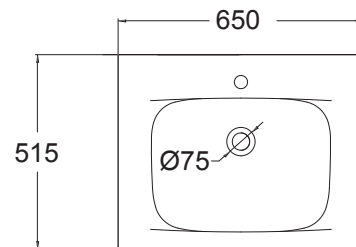

Moments

Lavatory wall-hung

WP-F688

TF-0717

American Standard

1/6 Moo 1, Phaholyothin Road Km.32 Klong Luang, Pathum Thani 12120

Tel (66 2) 901 4455 Fax (66 2) 901 4488

www.americanstandard.co.th