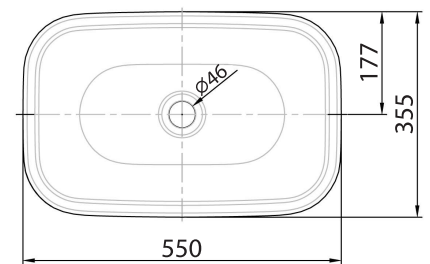

IDEAL DESIGN SOLUTIONS

IDS Clear vessel

550mm

Product Code: WP-F626

American Standard