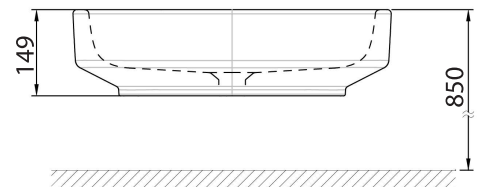

IDEAL DESIGN SOLUTIONS

IDS Clear vessel

550mm

Product Code: WP-F626

American Standard