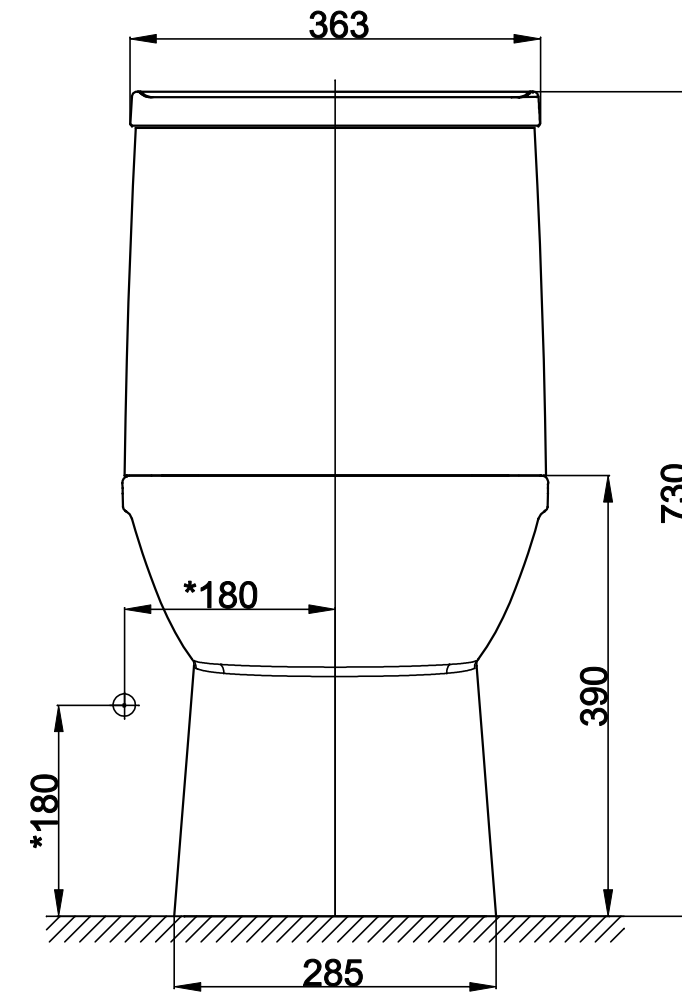

SIDE\_VIEW

FRONT\_VIEW

TOP\_VIEW

\* This mark means suggested

INDX	DATE	REV.	
E			
D			
C	23-Jul-12		change 267 to 285
B	23-Jul-12		change 731 to 735
A	06-Jul-12	R1.	phase out the tank lid which is bulgy

		Suite Name: neo modern
		Drawing No: CP-2073
neo modern op		
Checked by:	CAD eng: Nana.H	DESIGN:
Date: 06-Jul-12	Scale: 0.150	NPD:
Sheet number: 1/1	Material: VC	QA & R- LAB:
Drawing r.v:***	Master r.v:***	>75mm A2%, <75mm A5%