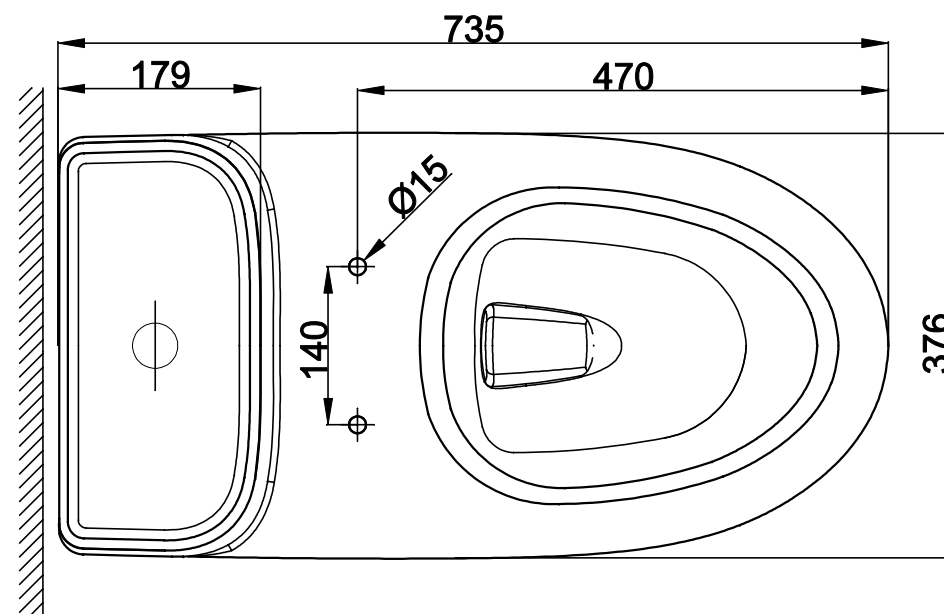

SIDE\_VIEW

FRONT\_VIEW

TOP\_VIEW

\* This mark means suggested

INDX	DATE	REV.	
E			
D			
C	23-Jul-12		change 267 to 285
B	23-Jul-12		change 731 to 735
A	06-Jul-12	R1.	phase out the tank lid which is bulgy

		Suite Name: neo modern
		Drawing No: CP-2073
neo modern op		
Checked by:	CAD eng: Nana.H	DESIGN:
Date: 06-Jul-12	Scale: 0.150	NPD:
Sheet number: 1/1	Material: VC	QA & R- LAB:
Drawing r.v:***	Master r.v:***	>75mm A2%, <75mm A5%