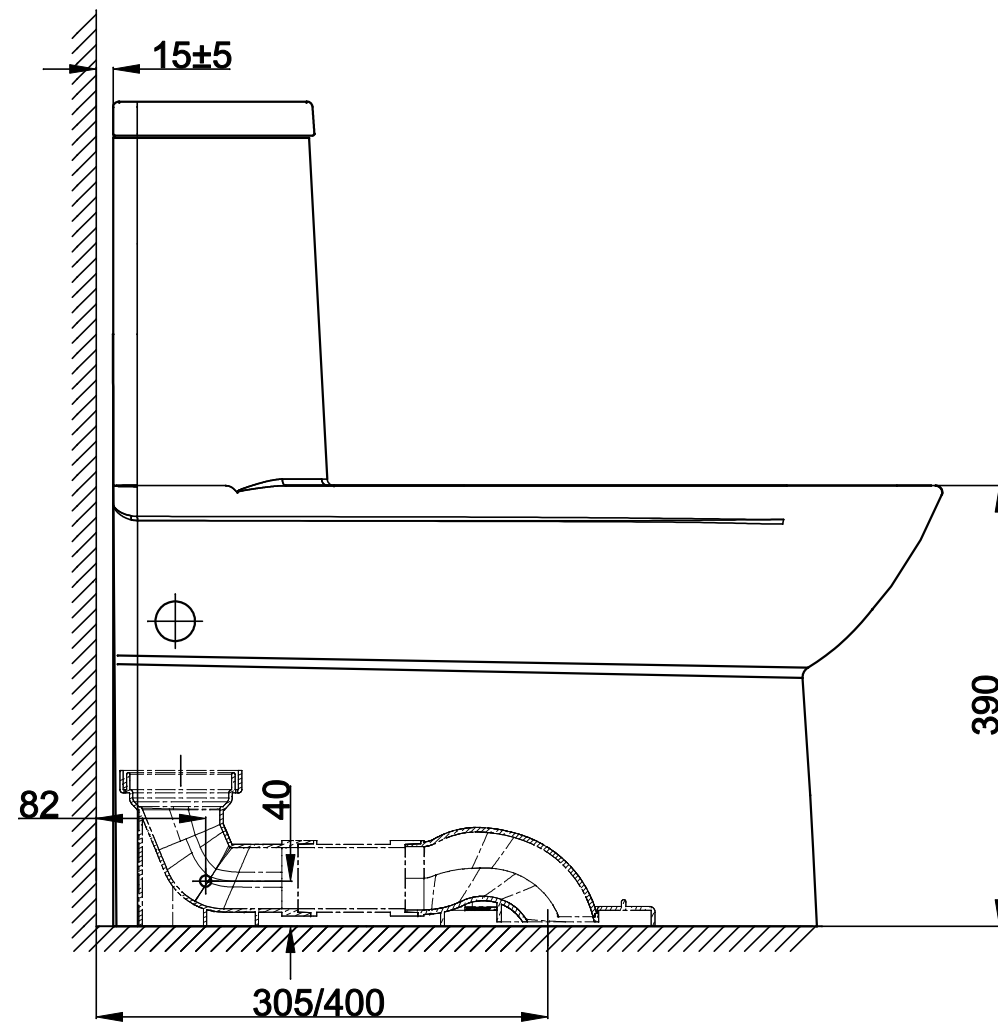

SIDE\_VIEW

FRONT\_VIEW

TOP\_VIEW

\* This mark means suggested

INDX	DATE	REV.	
E			
D			
C	23-Jul-12		change 267 to 285
B	23-Jul-12		change 731 to 735
A	06-Jul-12	R1.	phase out the tank lid which is bulgy

		Suite Name: neo modern
		Drawing No: CP-2073
neo modern op		
Checked by:	CAD eng: Nana.H	DESIGN:
Date: 06-Jul-12	Scale: 0.150	NPD:
Sheet number: 1/1	Material: VC	QA & R- LAB:
Drawing r.v:***	Master r.v:***	>75mm A2%, <75mm A5%