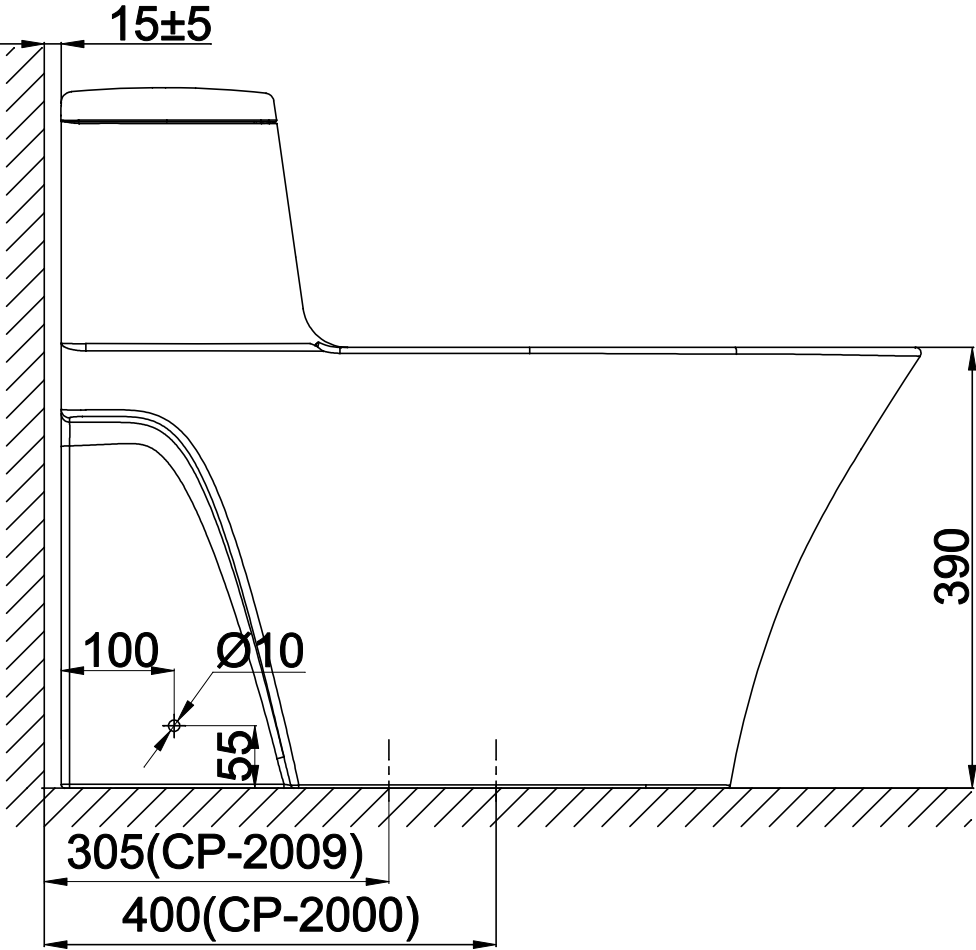

SIDE_VIEW

FRONT_VIEW

TOP_VIEW

* This mark means suggested

E			
D			
C			
B			
A			
INDX	DATE	REV.	
			Suite Name: La Moda
			Drawing No: CP-2009 CP-2000
			La Moda OP
Checked by:		CAD eng: Nana.H	DESIGN:
Date: 21-Jan-13		Scale: 0.150	NPD:
Sheet number: 1/1		Material: VC	QA & R- LAB:
Drawing r.v:***		Master r.v:***	>75mm Å2%, <75mm Å5%