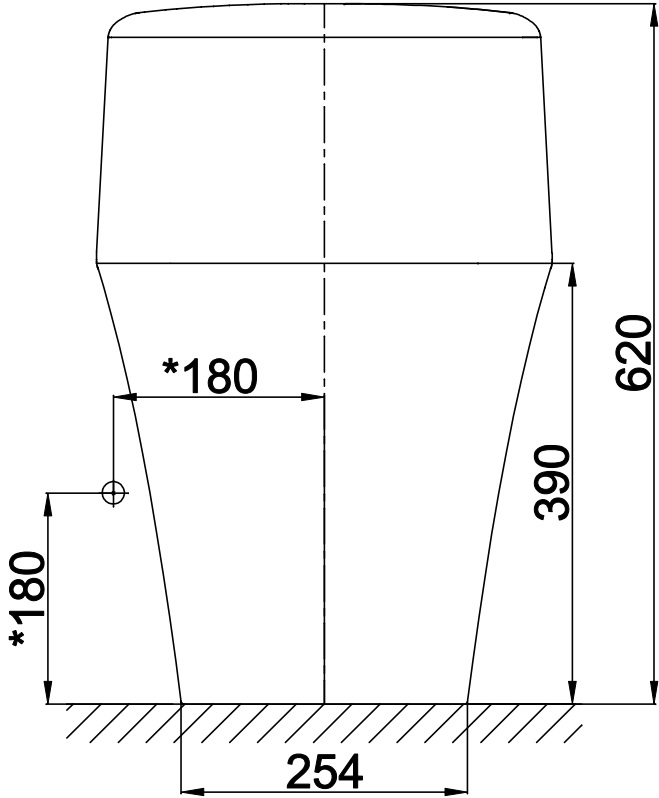

SIDE_VIEW

FRONT_VIEW

TOP_VIEW

* This mark means suggested

E			
D			
C			
B			
A			
INDX	DATE	REV.	
			Suite Name: La Moda
			Drawing No: CP-2009 CP-2000
			La Moda OP
Checked by:		CAD eng: Nana.H	DESIGN:
Date: 21-Jan-13		Scale: 0.150	NPD:
Sheet number: 1/1		Material: VC	QA & R- LAB:
Drawing r.v:***		Master r.v:***	>75mm Å2%, <75mm Å5%