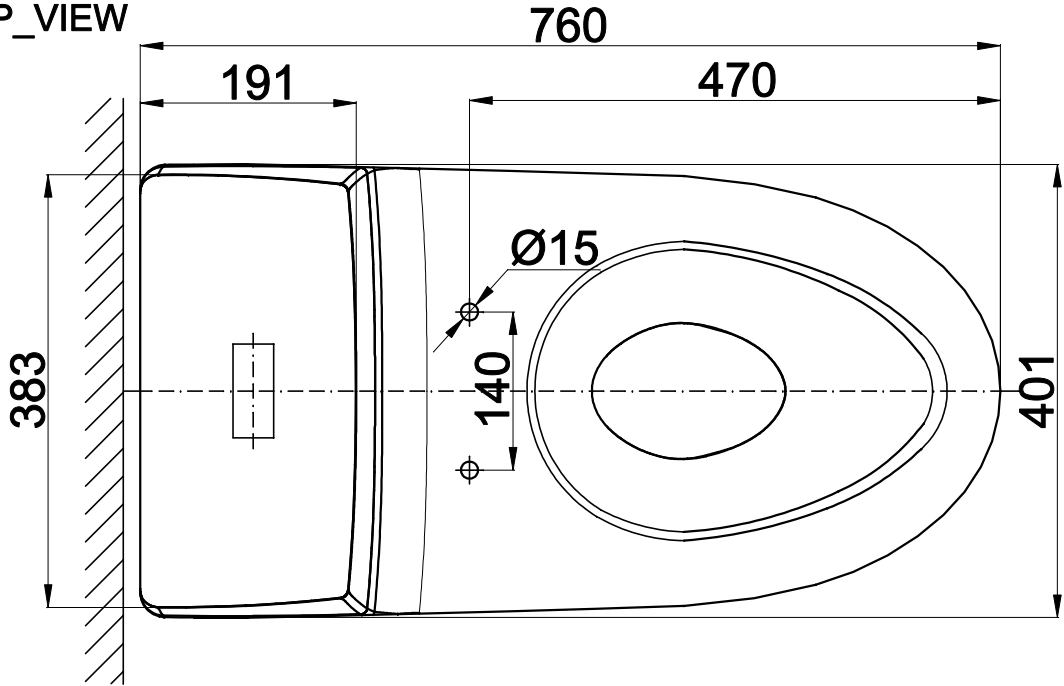

SIDE_VIEW

FRONT_VIEW

TOP_VIEW

* This mark means suggested

E			
D			
C			
B			
A			
INDX	DATE	REV.	
			Suite Name: La Moda
			Drawing No: CP-2009 CP-2000
			La Moda OP
Checked by:		CAD eng: Nana.H	DESIGN:
Date: 21-Jan-13		Scale: 0.150	NPD:
Sheet number: 1/1		Material: VC	QA & R- LAB:
Drawing r.v:***		Master r.v:***	>75mm Å2%, <75mm Å5%