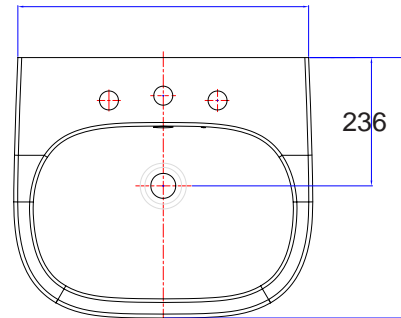

Active
wall hung basin
TF-0955

535

236

480

206

116

American Standard