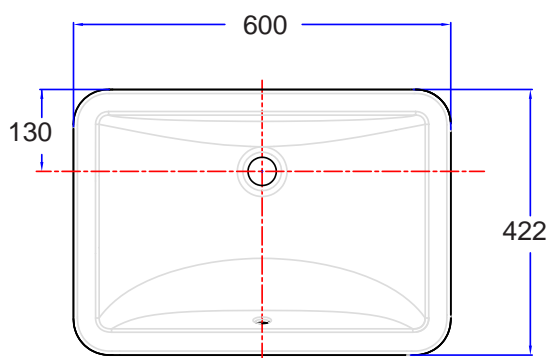

Activa
undercounter basin
TF-0459

American Standard