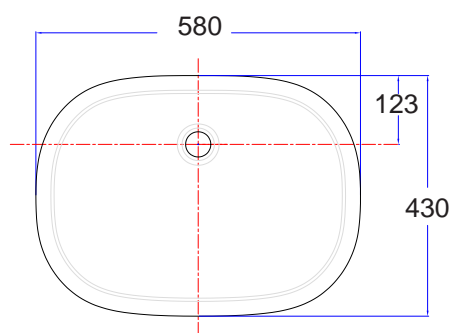

Active
undercounter basin
TF-0458

American Standard