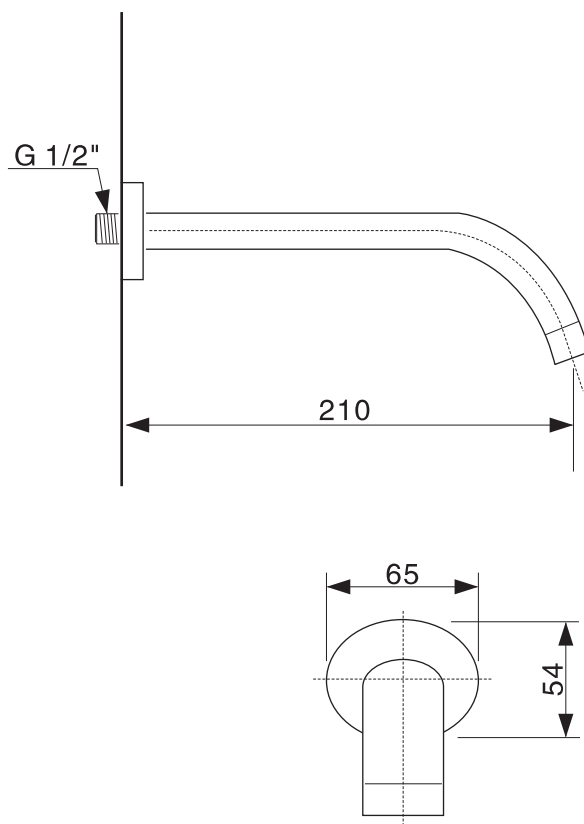

Faucet

Ova

WF-9709.000

Ova In-wall B&S Faucet Spout (no diverter)

American Standard