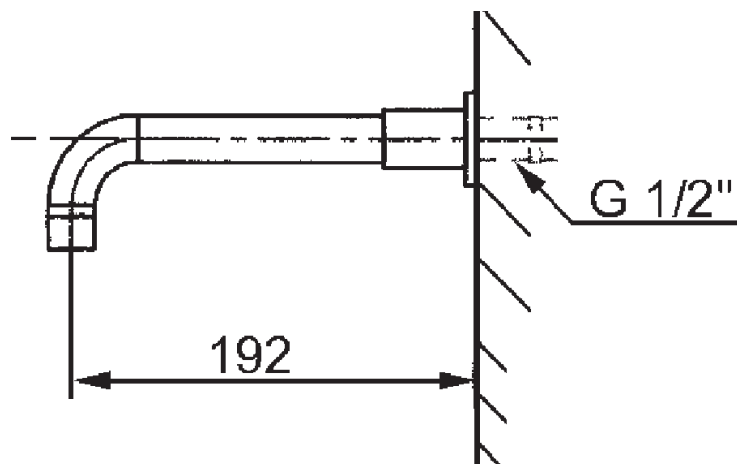

## Silver

WF-9708.000

Silver In-wall B&S Faucet Spout (no diverter)

*American Standard*