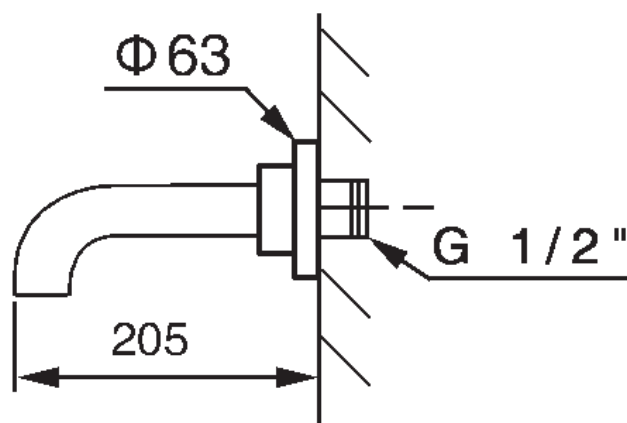

## Acacia

WF-9707.000

Acacia In-wall B&S Faucet Spout (no diverter)

*American Standard*