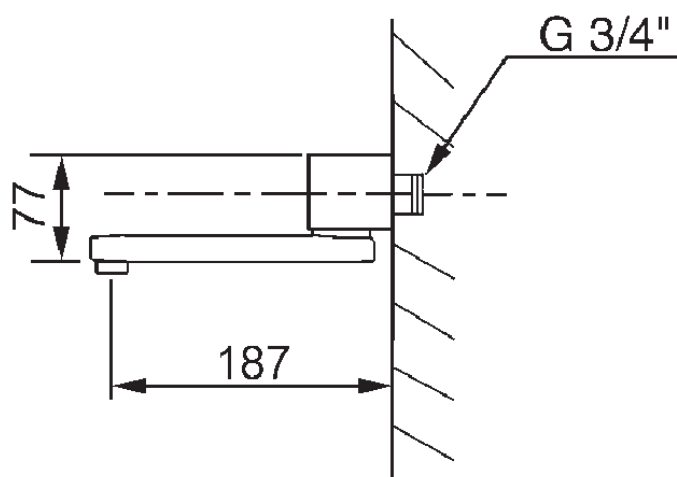

## Moments

WF-9706.000

Moments In-wall B&S Faucet Spout (no diverter)

*American Standard*