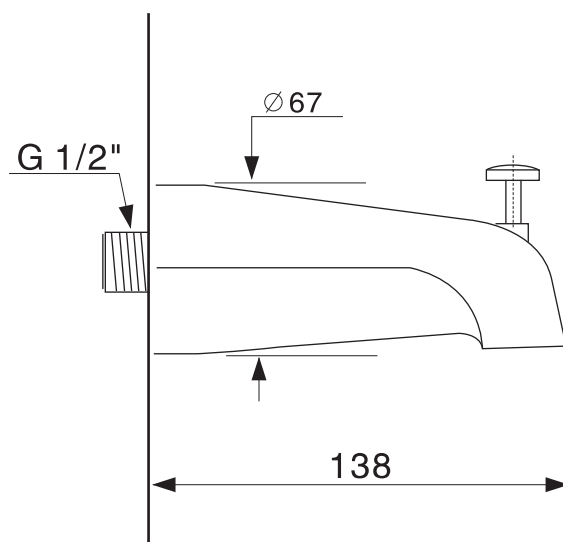

Faucet

Saga

WF-9701.000

Saga In-wall B&S Faucet Spout (no diverter)

American Standard