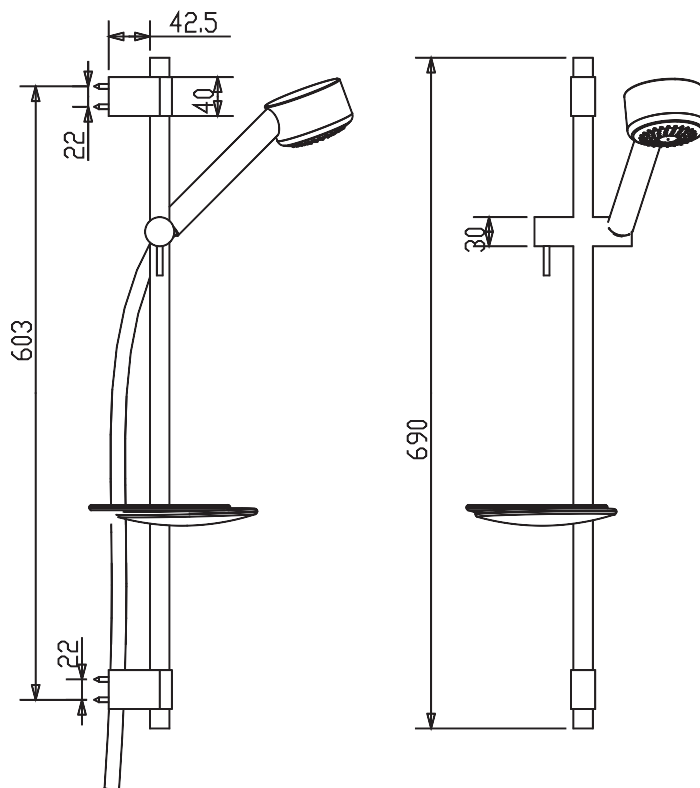

Moonshadow

shower kit

WF-9097.000.50

A-6110-978-792

Moonshadow-200-Shower Kit

American Standard

1/6 Moo 1, Phaholyothin Road Km.32 Klong Luang, Pathum Thani 12120

Tel (66 2) 901 4455 Fax (66 2) 901 4488