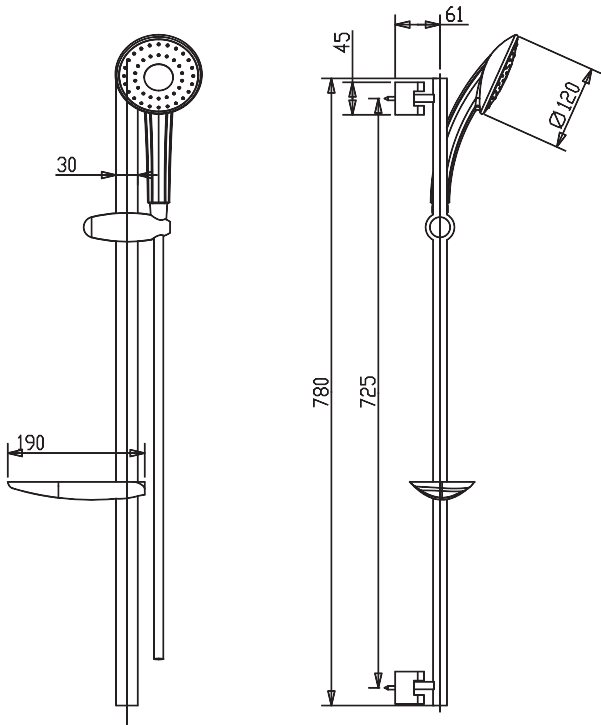

Moonshadow shower kit

WF-9096.000.50
A-6110-978-790
Moonshadow-300-Shower Kit

American Standard

1/6 Moo 1, Phaholyothin Road Km.32 Klong Luang, Pathum Thani 12120
Tel (66 2) 901 4455 Fax (66 2) 901 4488
www.americanstandard.co.th