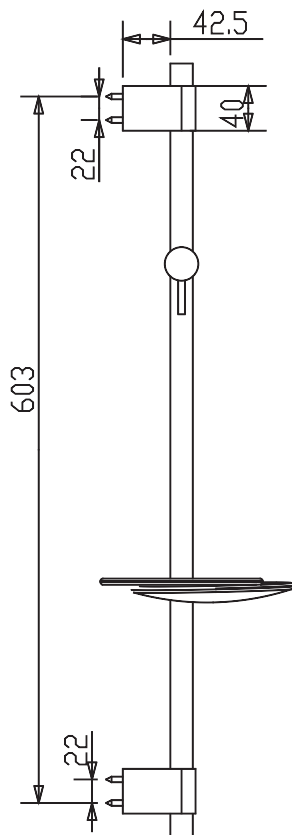

Moonshadow

shower kit

WF-9095.000.50

A-6110-978-793

Moonshadow-200-Slide Bar

American Standard

1/6 Moo 1, Phaholyothin Road Km.32 Klong Luang, Pathum Thani 12120

Tel (66 2) 901 4455 Fax (66 2) 901 4488