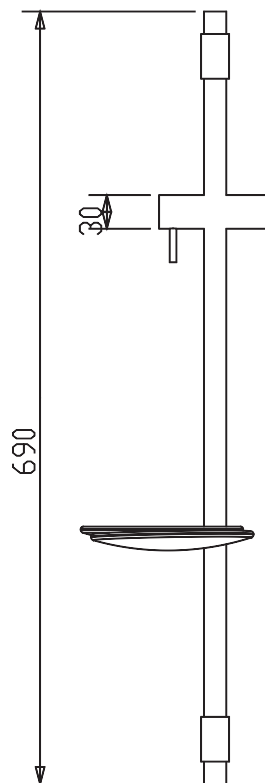

Moonshadow

shower kit

WF-9095.000.50

A-6110-978-793

Moonshadow-200-Slide Bar

American Standard

1/6 Moo 1, Phaholyothin Road Km.32 Klong Luang, Pathum Thani 12120

Tel (66 2) 901 4455 Fax (66 2) 901 4488