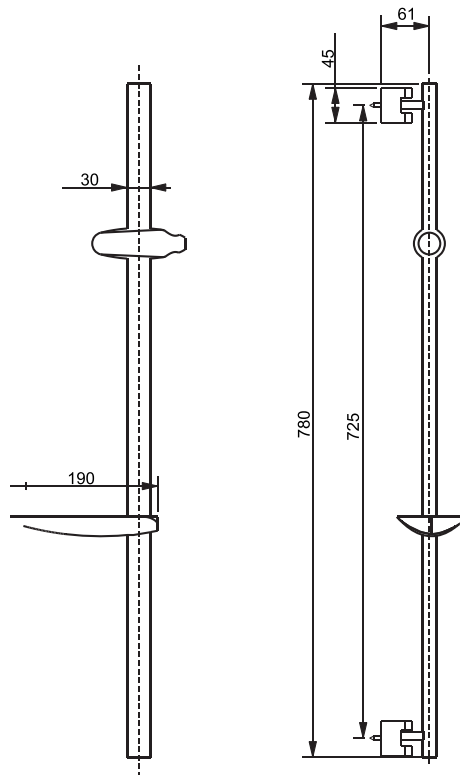

# Moonshadow

shower kit

WF-9094.000.50  
A-6110-978-791  
Moonshadow-300-Slide Bar

*American Standard*

1/6 Moo 1, Phaholyothin Road Km.32 Klong Luang, Pathum Thani 12120  
Tel (66 2) 901 4455 Fax (66 2) 901 4488  
[www.americanstandard.co.th](http://www.americanstandard.co.th)