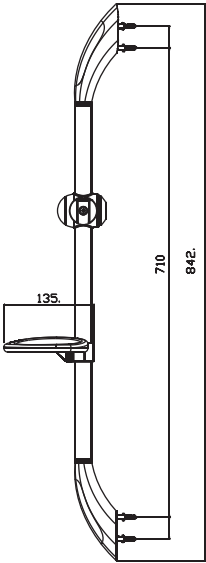

Seattle

Straight Slide Bar
CF-9093.000.50

American Standard

1/6 Moo 1, Phaholyothin Road Km.32 Klong Luang, Pathum Thani 12120
Tel (66 2) 901 4455 Fax (66 2) 901 4488

www.americanstandard.co.th