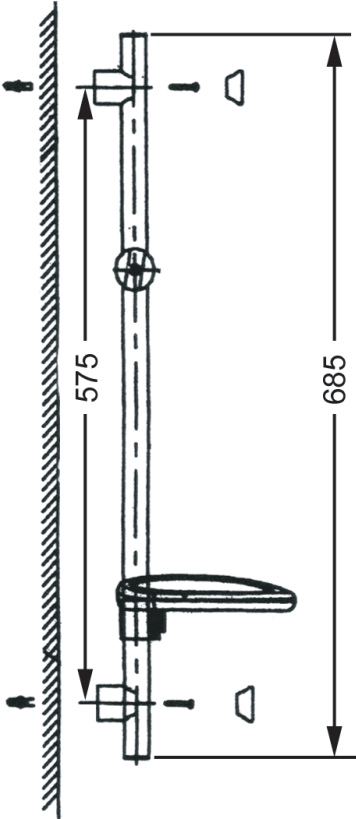

Miami-Straight Slide Bar

CF-9091.000.50

American Standard

1/6 Moo 1, Phaholyothin Road Km.32 Klong Luang, Pathum Thani 12120
Tel (66 2) 901 4455 Fax (66 2) 901 4488

www.americanstandard.co.th