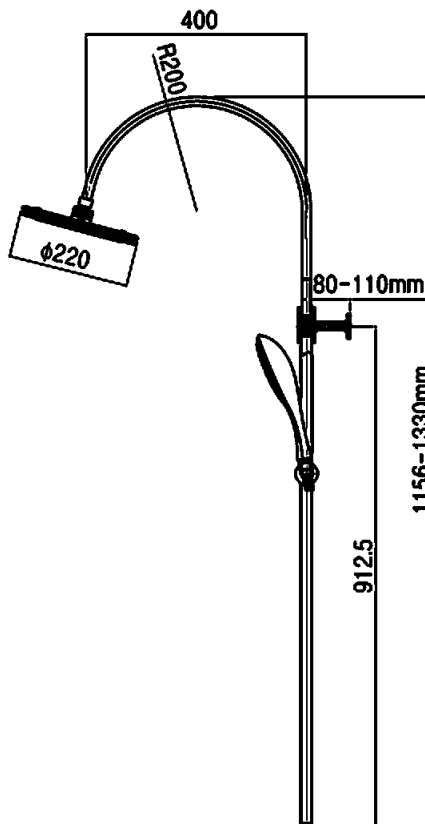

Moonshadow

Rainshower System. D220GR

CF-9085.000.50

American Standard

1/6 Moo 1, Phaholyothin Road Km.32 Klong Luang, Pathum Thani 12120

Tel (66 2) 901 4455 Fax (66 2) 901 4488

www.americanstandard.co.th