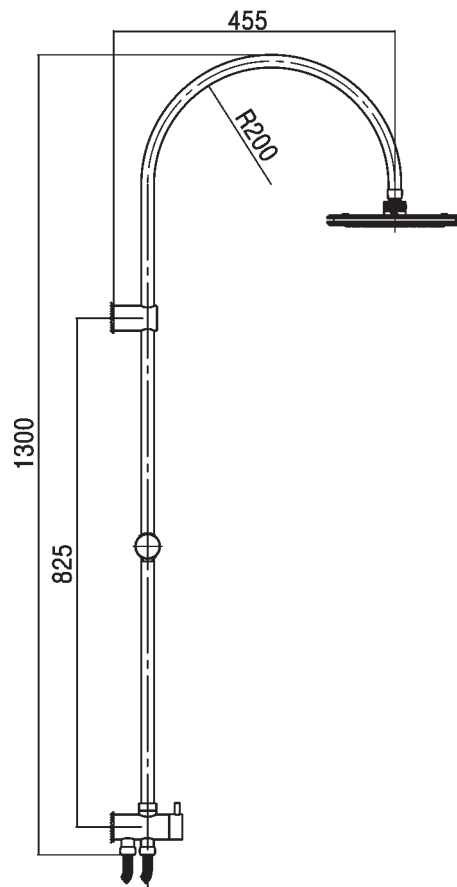

Moonshadow

Rainshower System, H220GR
CF-9075.000.50

American Standard

1/6 Moo 1, Phaholyothin Road Km.32 Klong Luang, Pathum Thani 12120
Tel (66 2) 901 4455 Fax (66 2) 901 4488
www.americanstandard.co.th