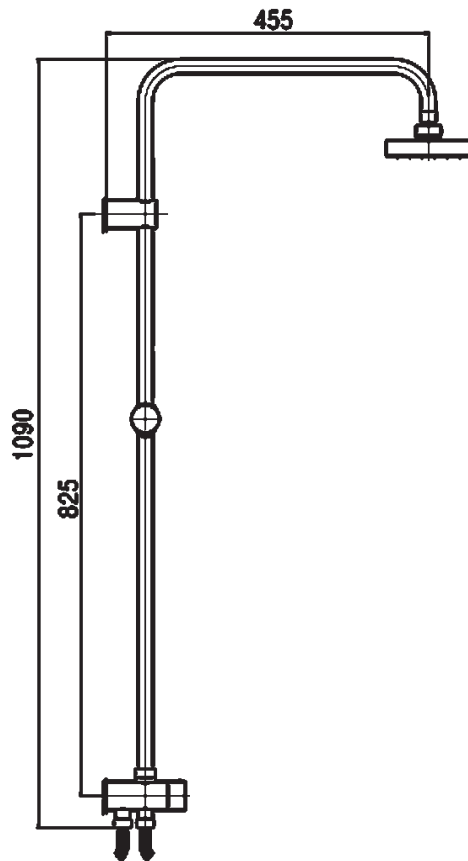

Moonshadow

Rainshower System, H200AS
CF-9072.000.50

American Standard

1/6 Moo 1, Phaholyothin Road Km.32 Klong Luang, Pathum Thani 12120
Tel (66 2) 901 4455 Fax (66 2) 901 4488
www.americanstandard.co.th