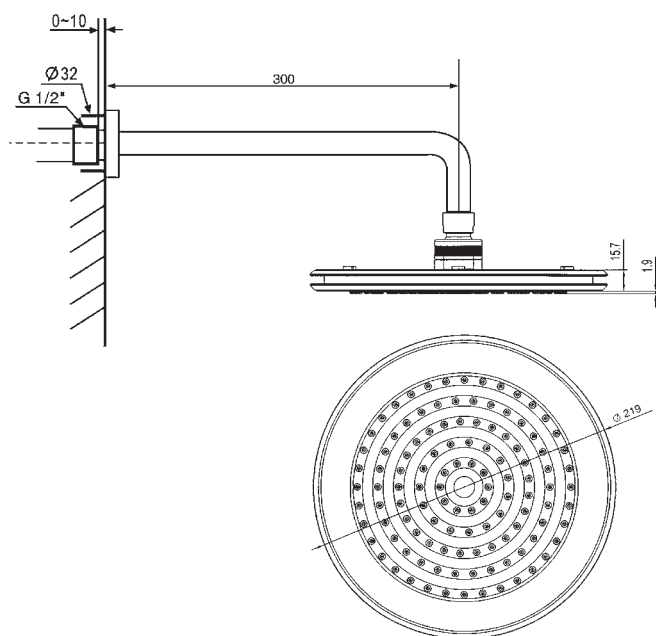

Shower

Tonic

WF-9055.000

Tonic Rain Shower Head with Arm

American Standard