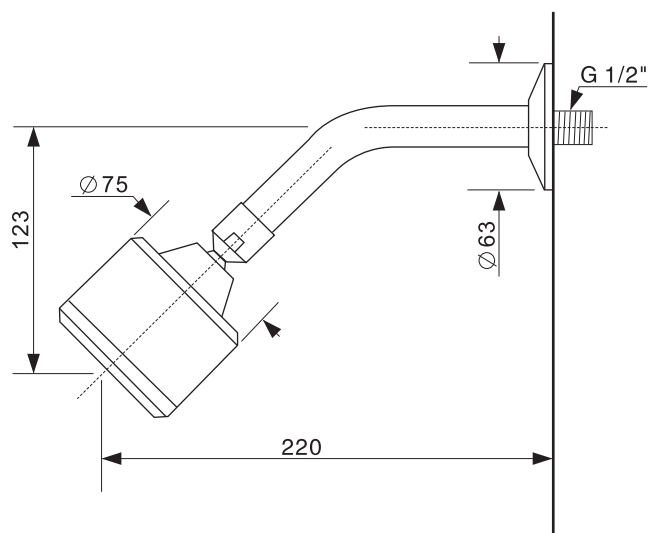

Shower

Celia

WF-9036.000

Celia In-wall Shower head with Arm

American Standard