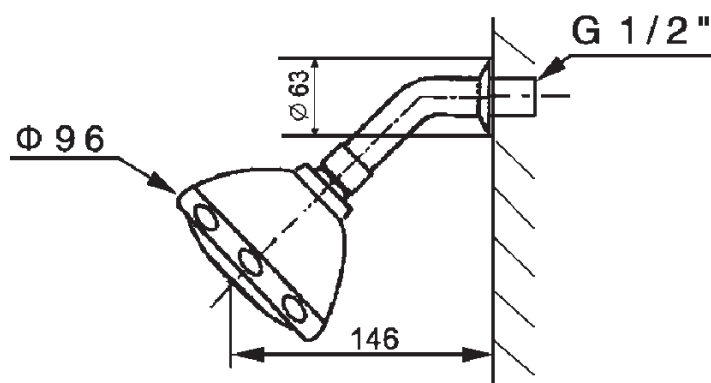

## Idyll

WF-9033.000

Idyll In-wall Shower head with Arm

*American Standard*