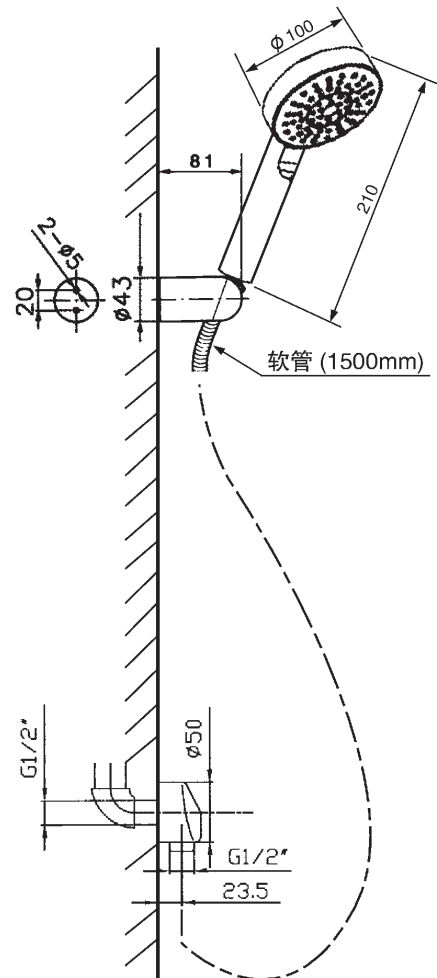

# Shower

## Saga

WF-9028.000

Saga In-wall Hand Spray Kits

*American Standard*