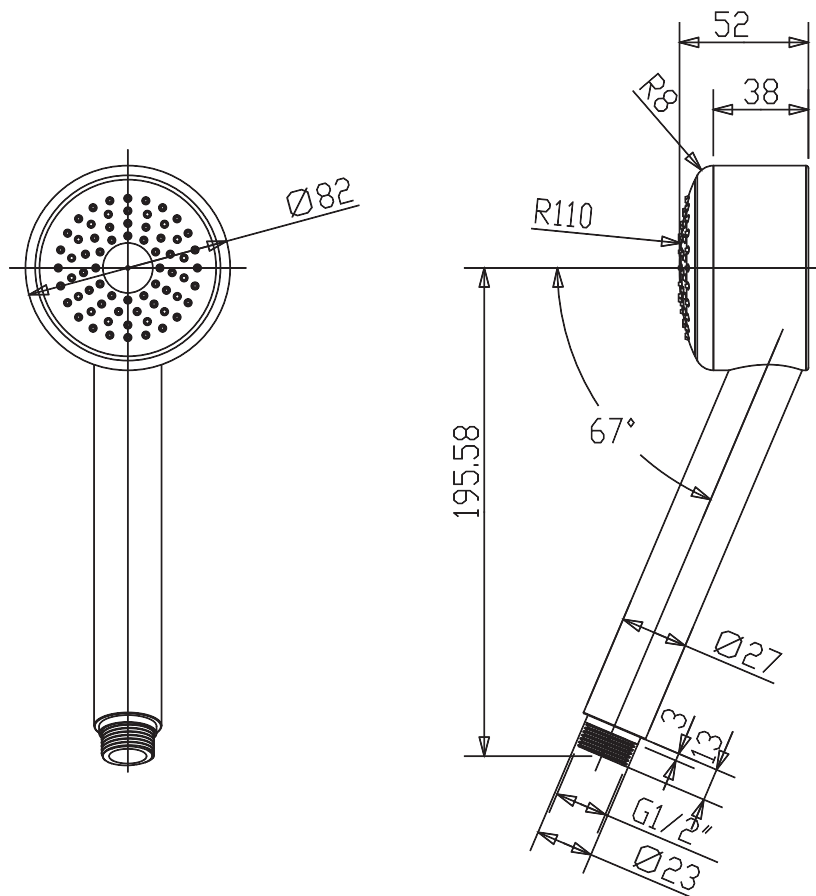

Moonshadow

shower kit

WF-9004.000.50
A-6010-200
Moonshadow-200-Hand Spray

American Standard

1/6 Moo 1, Phaholyothin Road Km.32 Klong Luang, Pathum Thani 12120
Tel (66 2) 901 4455 Fax (66 2) 901 4488
www.americanstandard.co.th