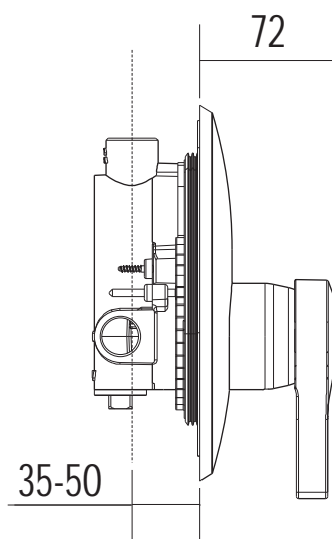

## Melange

WF-6822.609.50

Built-in single lever shower mixer

*American Standard*

1/6 Moo 1, Phaholyothin Road Km.32 Klong Luang, Pathum Thani 12120  
Tel (66 2) 901 4455 Fax (66 2) 901 4488  
[www.americanstandard.co.th](http://www.americanstandard.co.th)