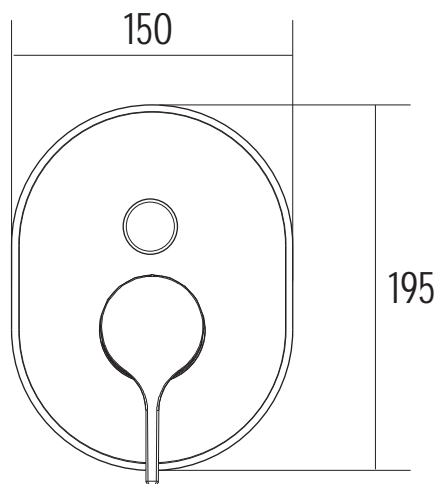

Faucet

Melange

WF-6821.609.50

Built-in single lever bath & shower mixer

American Standard

1/6 Moo 1, Phaholyothin Road Km.32 Klong Luang, Pathum Thani 12120
Tel (66 2) 901 4455 Fax (66 2) 901 4488
www.americanstandard.co.th