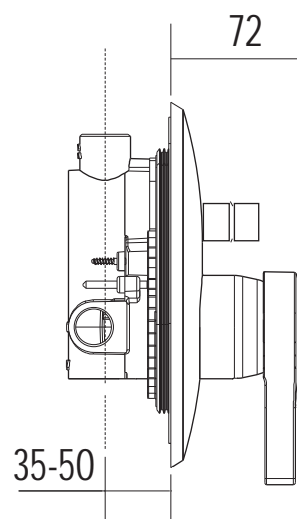

Faucet

Melange

WF-6821.609.50

Built-in single lever bath & shower mixer

American Standard

1/6 Moo 1, Phaholyothin Road Km.32 Klong Luang, Pathum Thani 12120
Tel (66 2) 901 4455 Fax (66 2) 901 4488
www.americanstandard.co.th