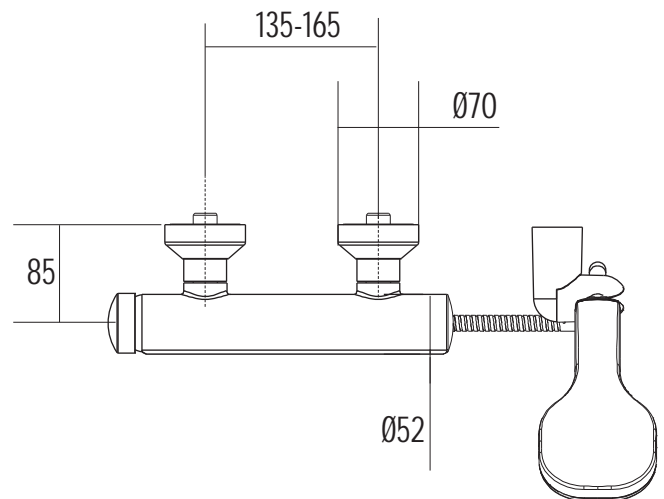

Faucet

**Melange**

WF-6812.601.50

Exposed shower mixer

*American Standard*

1/6 Moo 1, Phaholyothin Road Km.32 Klong Luang, Pathum Thani 12120  
Tel (66 2) 901 4455 Fax (66 2) 901 4488  
[www.americanstandard.co.th](http://www.americanstandard.co.th)