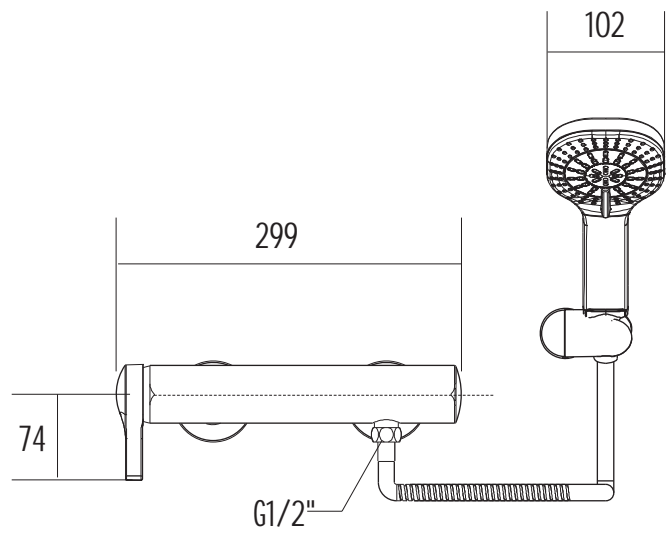

Faucet

**Melange**

WF-6812.601.50

Exposed shower mixer

*American Standard*

1/6 Moo 1, Phaholyothin Road Km.32 Klong Luang, Pathum Thani 12120  
Tel (66 2) 901 4455 Fax (66 2) 901 4488  
[www.americanstandard.co.th](http://www.americanstandard.co.th)