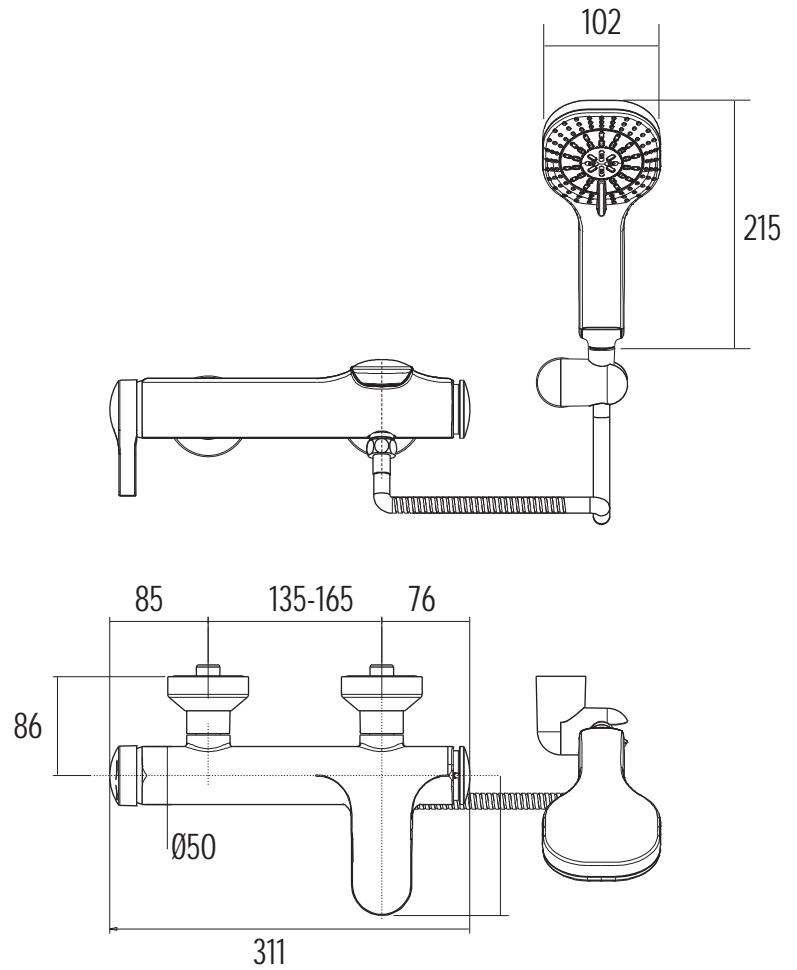

Faucet

Melange

WF-6811.601.50

Exposed bath & shower mixer

American Standard

1/6 Moo 1, Phaholyothin Road Km.32 Klong Luang, Pathum Thani 12120
Tel (66 2) 901 4455 Fax (66 2) 901 4488
www.americanstandard.co.th