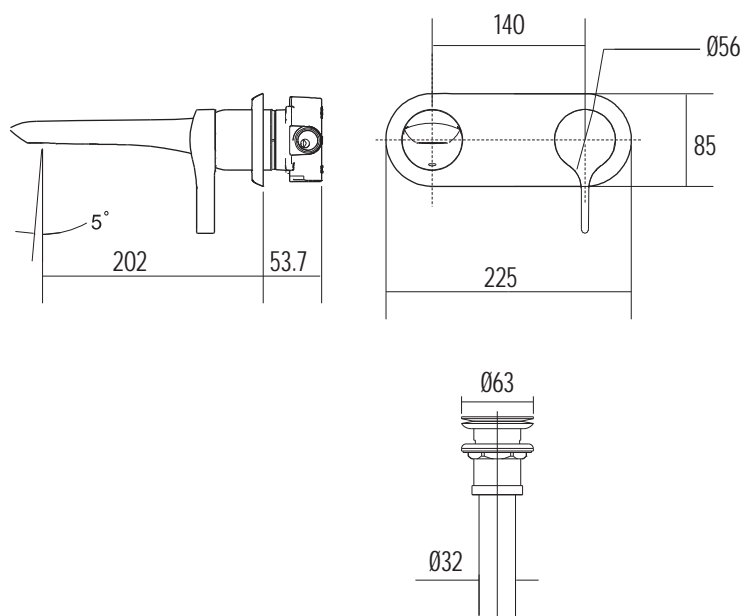

Faucet

Melange

WF-6804.903.50

Concealed basin mixer

American Standard

1/6 Moo 1, Phaholyothin Road Km.32 Klong Luang, Pathum Thani 12120
Tel (66 2) 901 4455 Fax (66 2) 901 4488
www.americanstandard.co.th