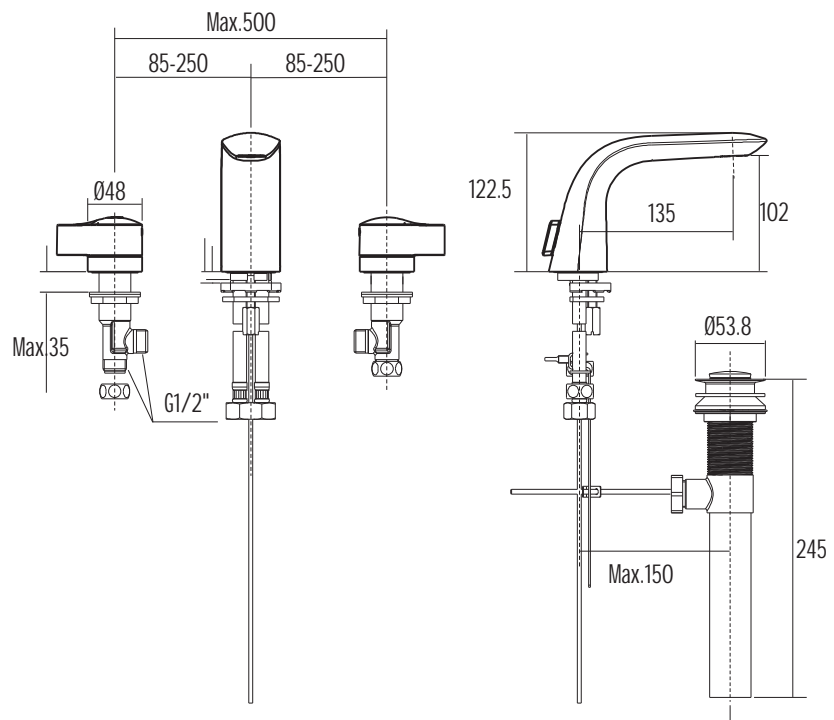

Faucet

Melange

WF-6803.303.50

3-Hole basin mixer

American Standard

1/6 Moo 1, Phaholyothin Road Km.32 Klong Luang, Pathum Thani 12120
Tel (66 2) 901 4455 Fax (66 2) 901 4488
www.americanstandard.co.th