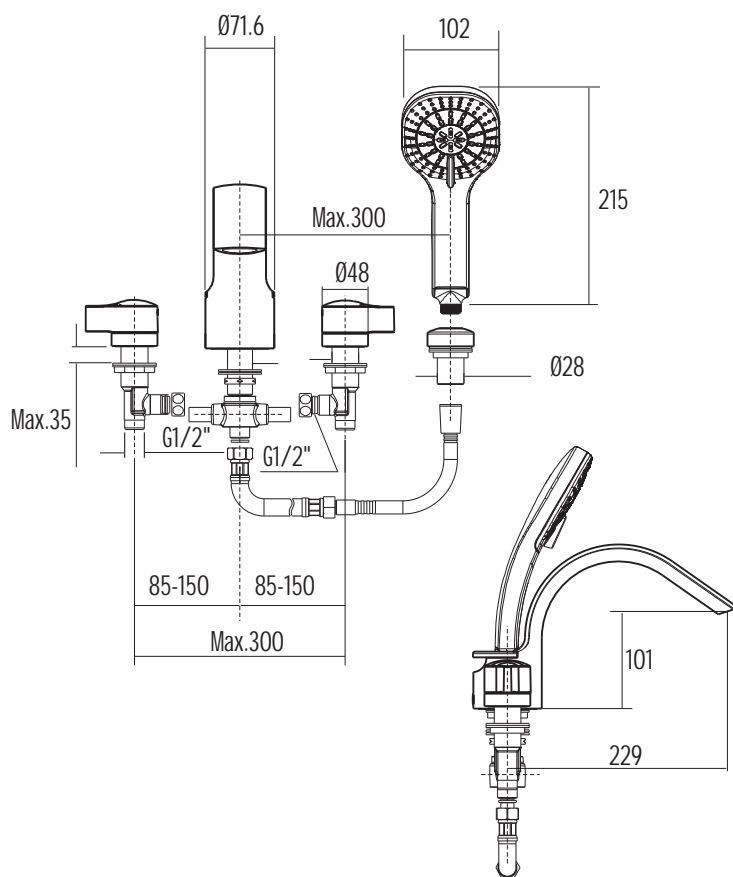

Faucet

Melange

WF-6800.903.50

4-Hole deck mount bath & shower mixer

American Standard

1/6 Moo 1, Phaholyothin Road Km.32 Klong Luang, Pathum Thani 12120
Tel (66 2) 901 4455 Fax (66 2) 901 4488
www.americanstandard.co.th