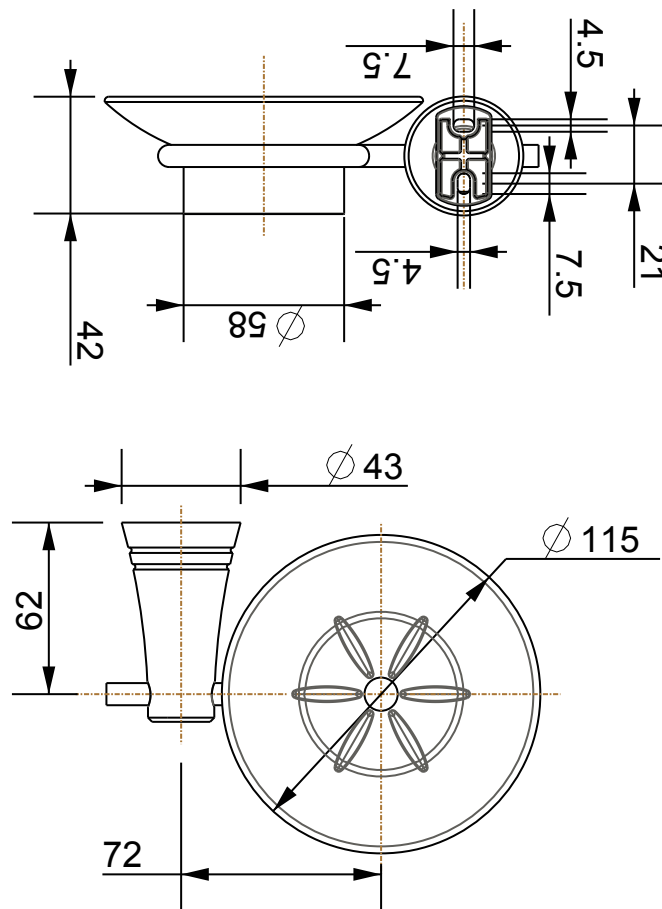

SEVA

Robe Soap Dish
WF-6582.908.50

American Standard

1/6 Moo 1, Phaholyothin Road Km.32 Klong Luang, Pathum Thani 12120
Tel (66 2) 901 4455 Fax (66 2) 901 4488
www.americanstandard.co.th