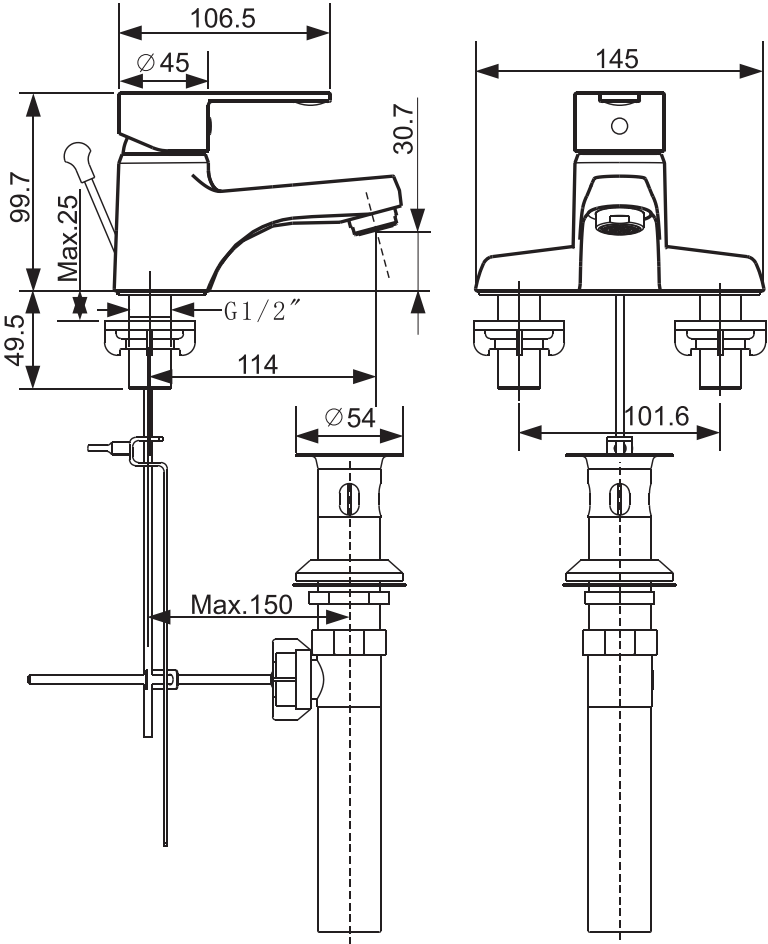

Faucet

Seva

WF-6502.201.50

Single lever lavatory mixer

American Standard