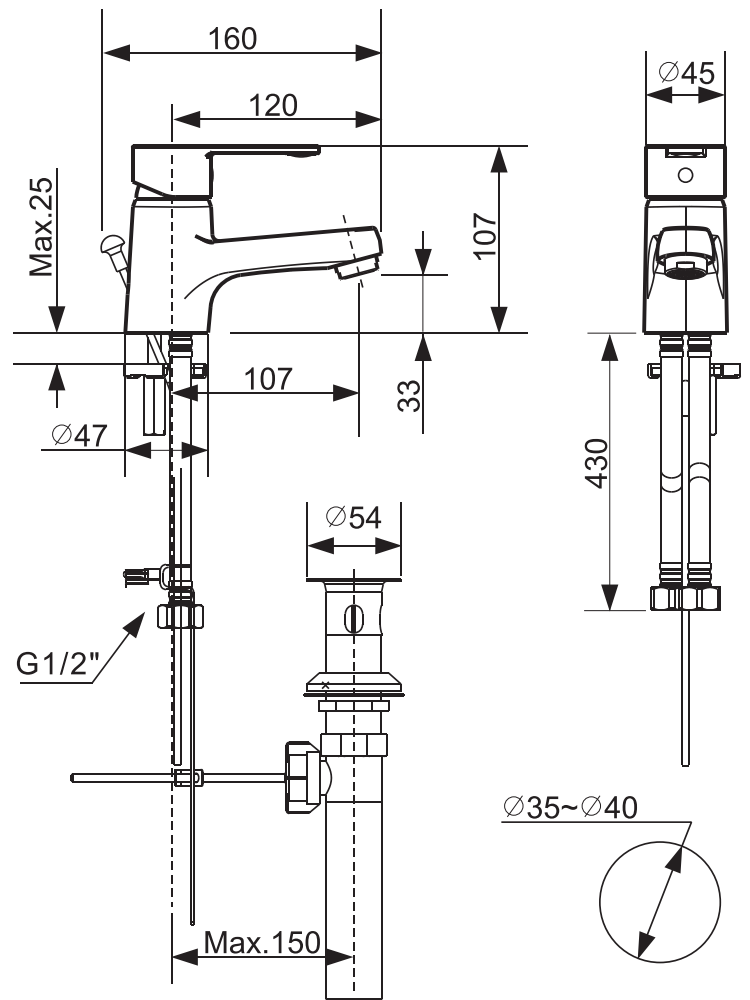

Faucet

Seva

WF-6501.101.50

A-6501-100B

Single lever lavatory mixer

American Standard

1/6 Moo 1, Phaholyothin Road Km.32 Klong Luang, Pathum Thani 12120
Tel (66 2) 901 4455 Fax (66 2) 901 4488
www.americanstandard.co.th