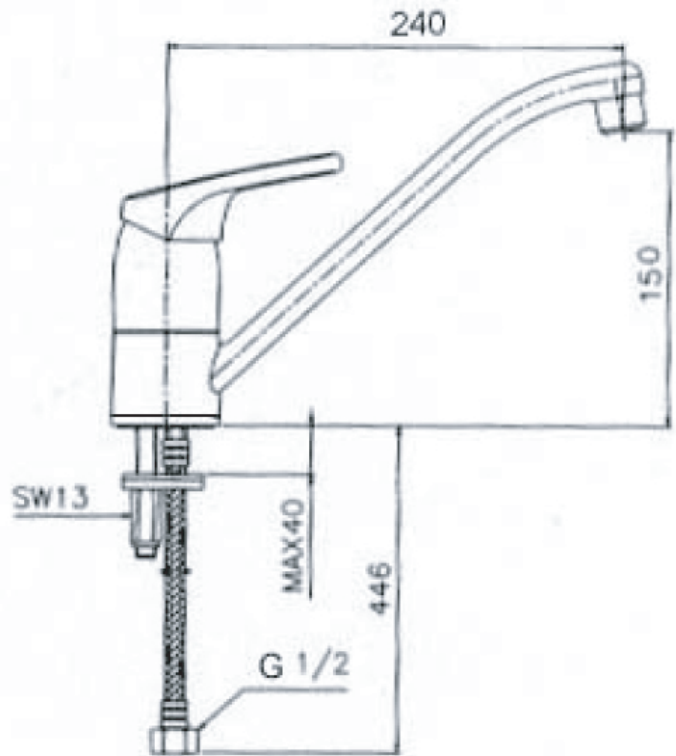

**Ceraplan Kitchen Faucet  
WF-5637.501.50**

*American Standard*

1/6 Moo 1, Phaholyothin Road Km.32 Klong Luang, Pathum Thani 12120  
Tel (66 2) 901 4455 Fax (66 2) 901 4488  
[www.americanstandard.co.th](http://www.americanstandard.co.th)