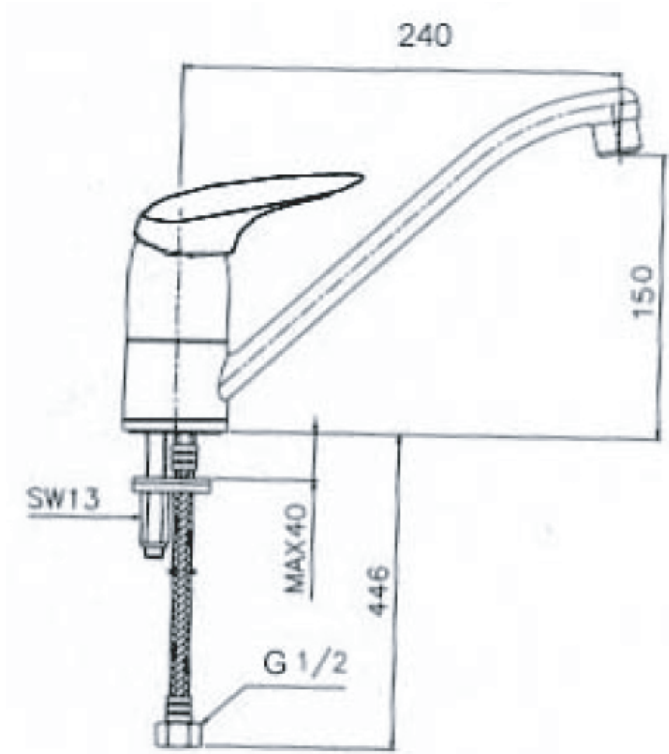

**Aeolus Kitchen Faucet  
WF-5636.501.50**

*American Standard*

1/6 Moo 1, Phaholyothin Road Km.32 Klong Luang, Pathum Thani 12120  
Tel (66 2) 901 4455 Fax (66 2) 901 4488  
[www.americanstandard.co.th](http://www.americanstandard.co.th)