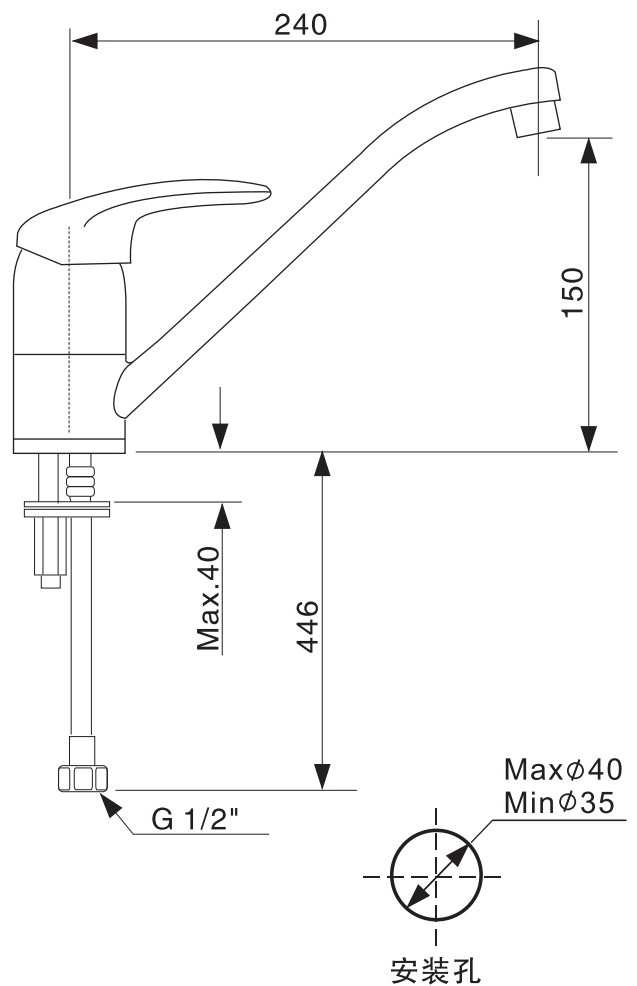

Faucet

# Idyll

WF-5635.501  
Kitchen Faucet

*American Standard*