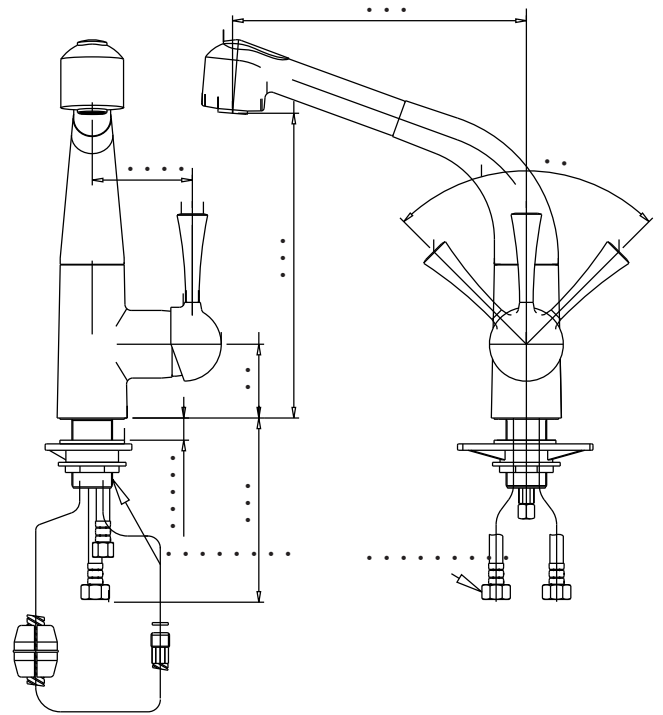

Kitchen sink Faucet

Kitchen Faucet

GL 400 Upll-out Kitchen Faucet
WF-5616.501.50
A-1842

American Standard
Luxury by Design