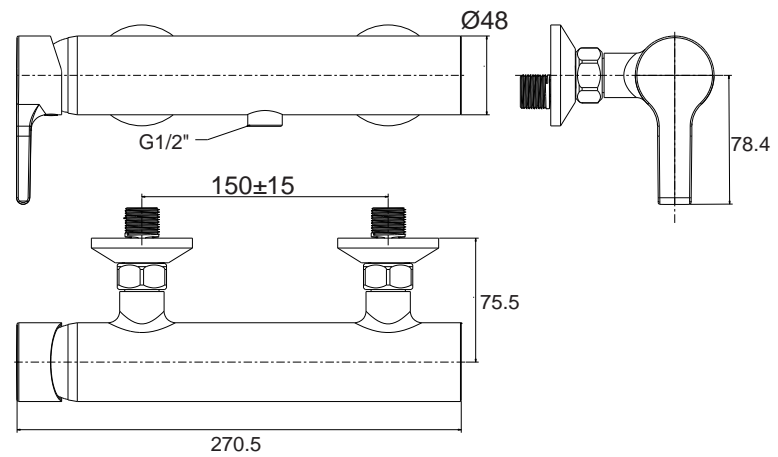

Faucet

Active

A-3912-701-50

exposed single lever shower mixer with handspray

*American Standard*