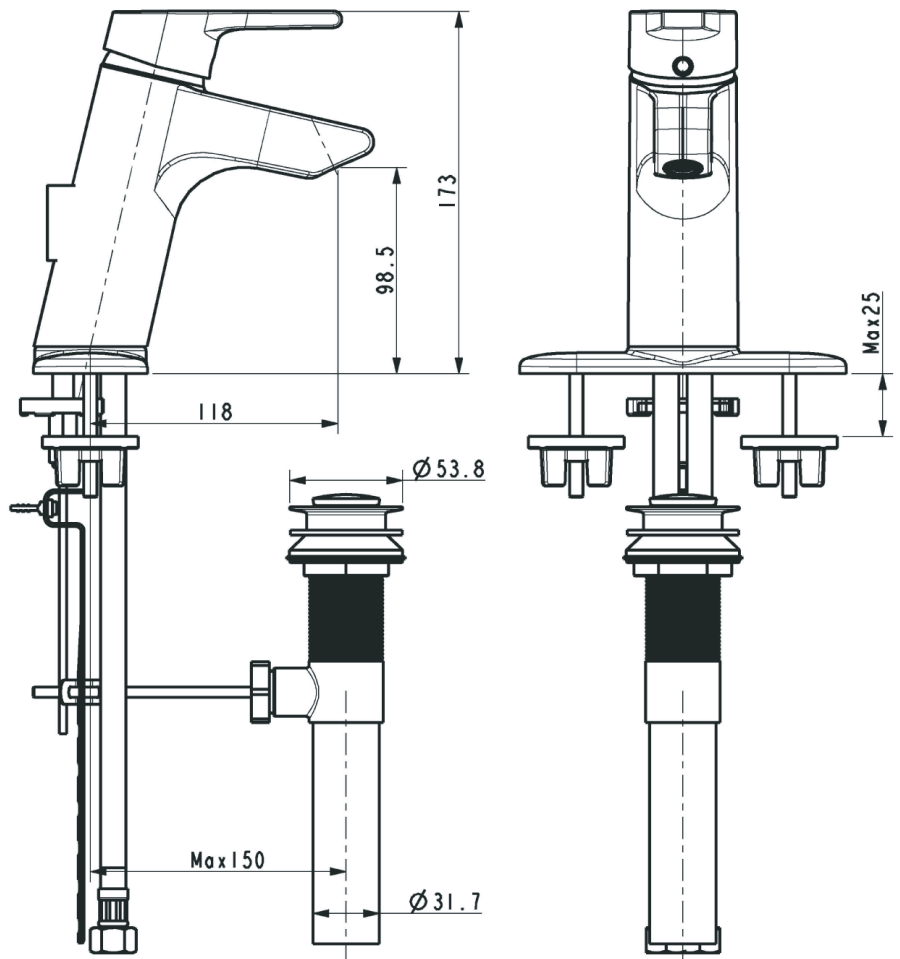

Faucet

**Active**

WF-3905.201.50

Active 4" Basin Mixer

*American Standard*