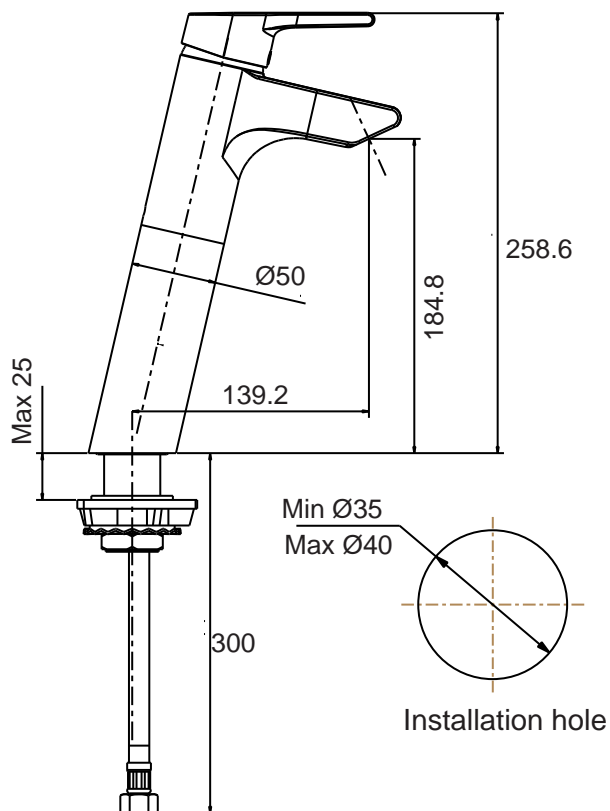

Faucet

Active

A-3902-101-50

single lever wash basin mixer (extended) with stop valve

*American Standard*