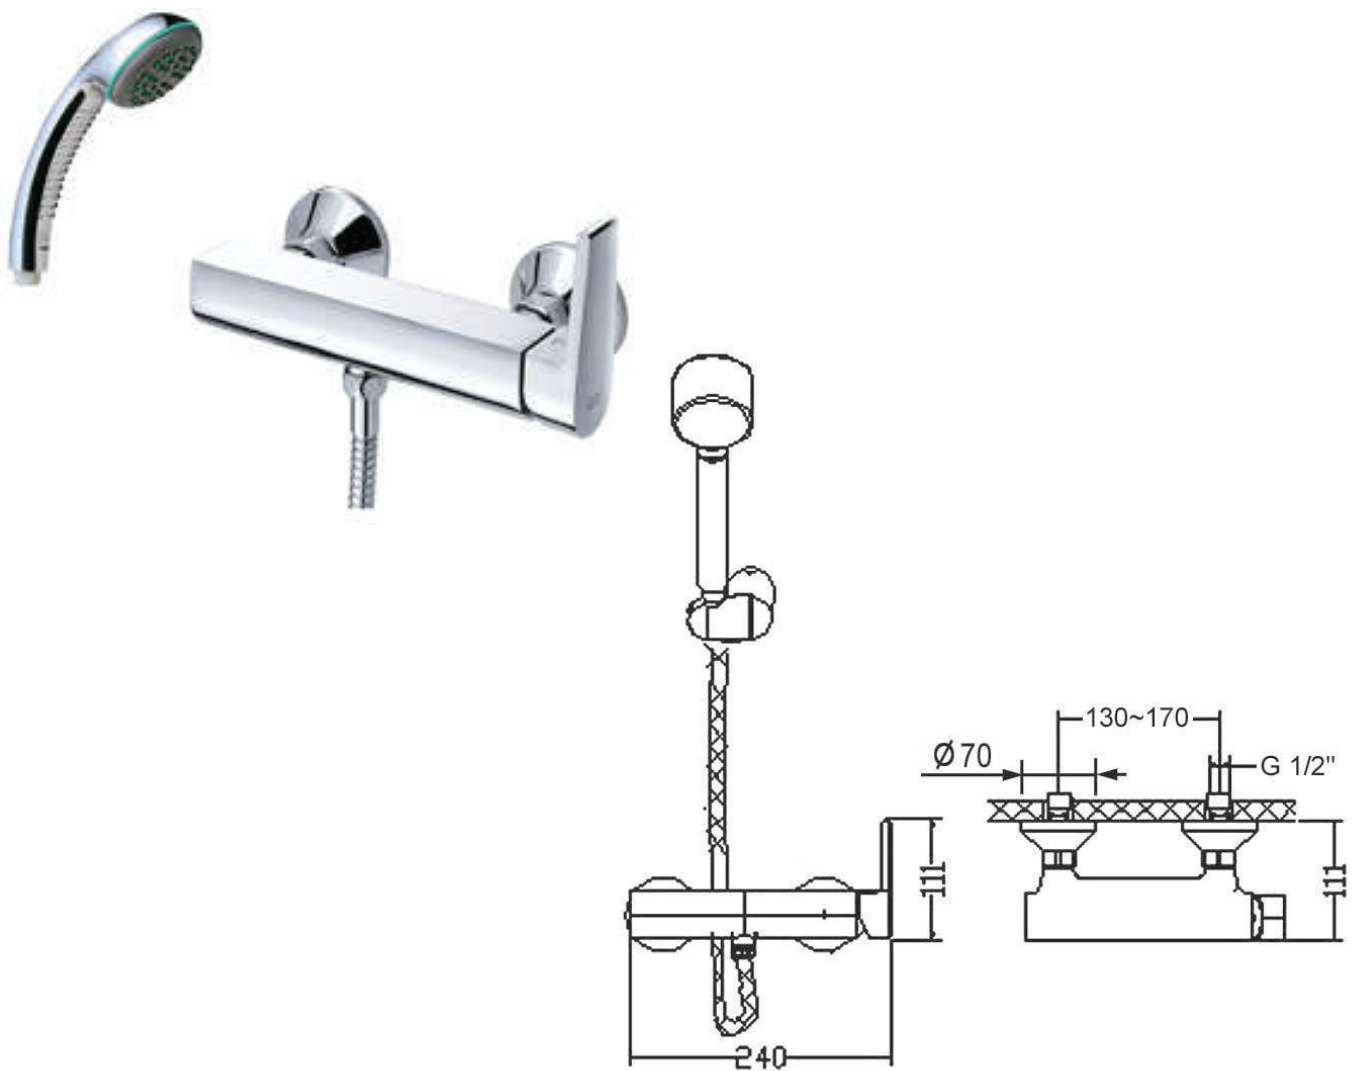

**Onyx**

WF-2912.701.50

A-2283

Exposed Shower Only Faucet

*American Standard*