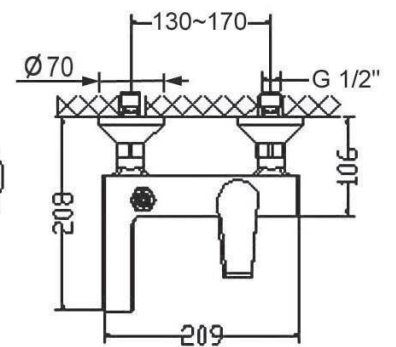

Onyx

WF-2911.601.50

A-2863

Exposed Bath & Shower Faucet

American Standard