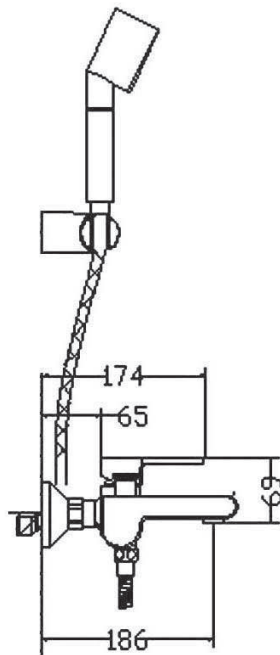

Onyx

WF-2911.601.50

A-2863

Exposed Bath & Shower Faucet

American Standard