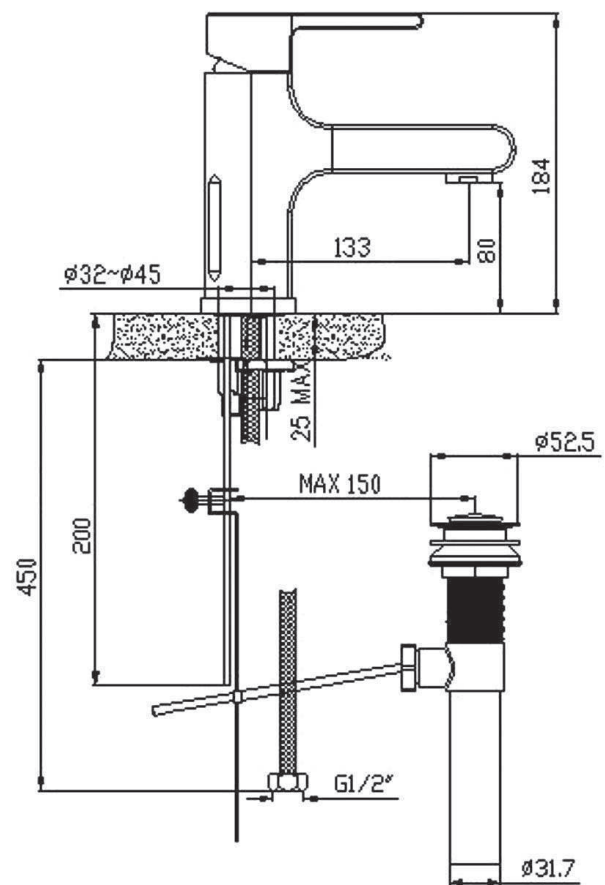

Onyx

WF-2901.101.50

A-1623

Single Hole Lava Faucet

American Standard

1/6 Moo 1, Phaholyothin Road Km.32 Klong Luang, Pathum Thani 12120

Tel (66 2) 901 4455 Fax (66 2) 901 4488

www.americanstandard.co.th