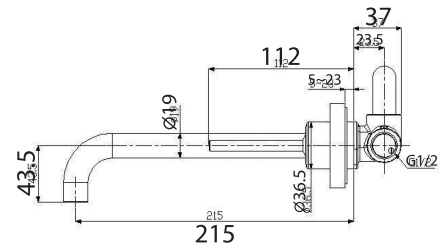

IDEAL DESIGN SOLUTIONS

IDS Natural wall mount basin mixer

Product Code:
A-4550-120

American Standard